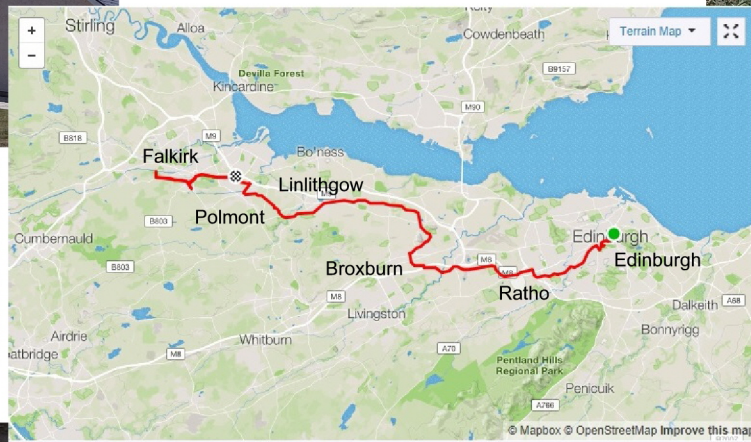

Edinburgh to Falkirk

4th July 2018

c. 43 miles

Edinburgh

Ratho

Linlithgow

Falkirk Tunnel

Falkirk Wheel

Edinburgh to Falkirk via Ratho, Broxburn, Linlithgow and Polmont.

By Philip Catherall