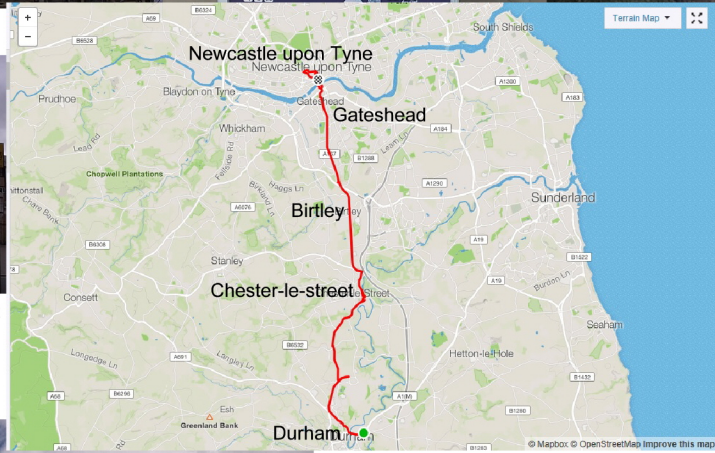

Durham to Newcastle

10th July 2018

c. 20 miles

Durham

Durham CCC, Chester-le-street

Birtley

The angel of the North

Above: Bobby Robson
Newcastle United F.C.
Right: River Tyne, Newcastle.

By Philip Catherall

Cathedral Church of St. Nicholas and
Castle Keep. Newcastle City Centre.

Durham to Newcastle via Chester-le-street, Birtley, (the angel of the North), Low Fell and Gateshead.