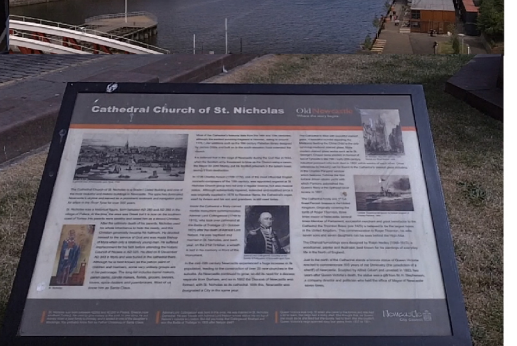

Durham to Newcastle

10th July 2018

c. 20 miles

Durham

Durham CCC, Chester-le-street

Birtley

The angel of the North

Above: Bobby Robson
Newcastle United F.C.
Right: River Tyne, Newcastle.

By Philip Catherall

Cathedral Church of St. Nicholas and
Castle Keep. Newcastle City Centre.

Durham to Newcastle via Chester-le-street, Birtley, (the angel of the North), Low Fell and Gateshead.