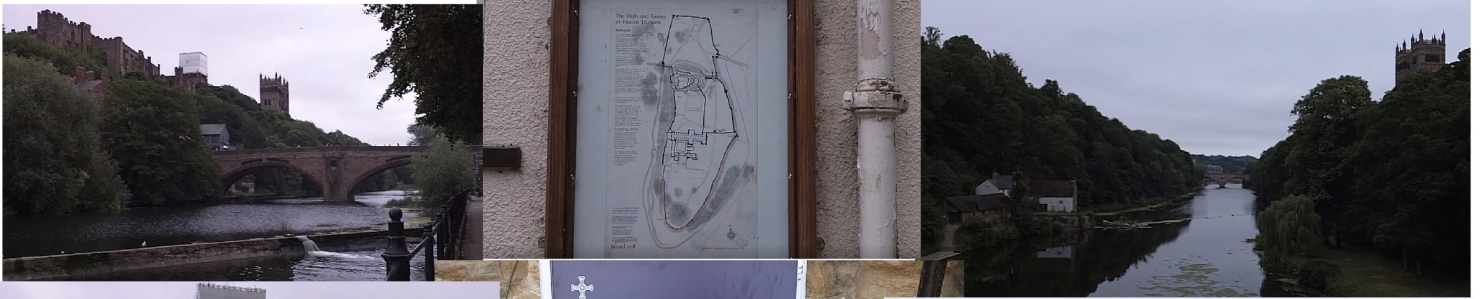

Durham to Newcastle

10th July 2018

c. 20 miles

Durham

Durham CCC, Chester-le-street

Birtley

The angel of the North

Above: Bobby Robson
Newcastle United F.C.
Right: River Tyne, Newcastle.

By Philip Catherall

Cathedral Church of St. Nicholas and
Castle Keep. Newcastle City Centre.

Durham to Newcastle via Chester-le-street, Birtley, (the angel of the North), Low Fell and Gateshead.