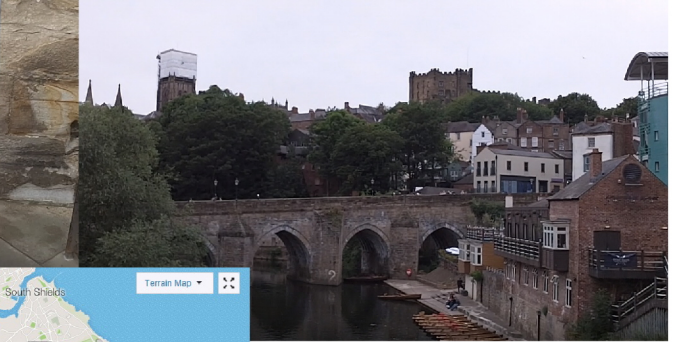

Durham to Newcastle

10th July 2018

c. 20 miles

Durham

Durham CCC, Chester-le-street

Birtley

The angel of the North

Above: Bobby Robson
Newcastle United F.C.
Right: River Tyne, Newcastle.

By Philip Catherall

Cathedral Church of St. Nicholas and
Castle Keep. Newcastle City Centre.

Durham to Newcastle via Chester-le-street, Birtley, (the angel of the North), Low Fell and Gateshead.