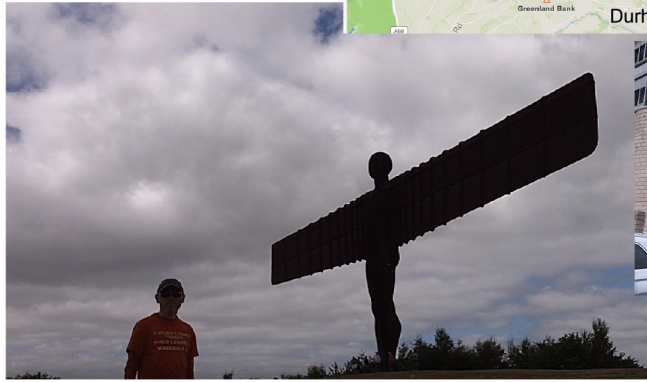

Durham to Newcastle

10th July 2018

c. 20 miles

Durham

Durham CCC, Chester-le-street

Birtley

The angel of the North

Above: Bobby Robson
Newcastle United F.C.
Right: River Tyne, Newcastle.

By Philip Catherall

Cathedral Church of St. Nicholas and
Castle Keep. Newcastle City Centre.

Durham to Newcastle via Chester-le-street, Birtley, (the angel of the North), Low Fell and Gateshead.