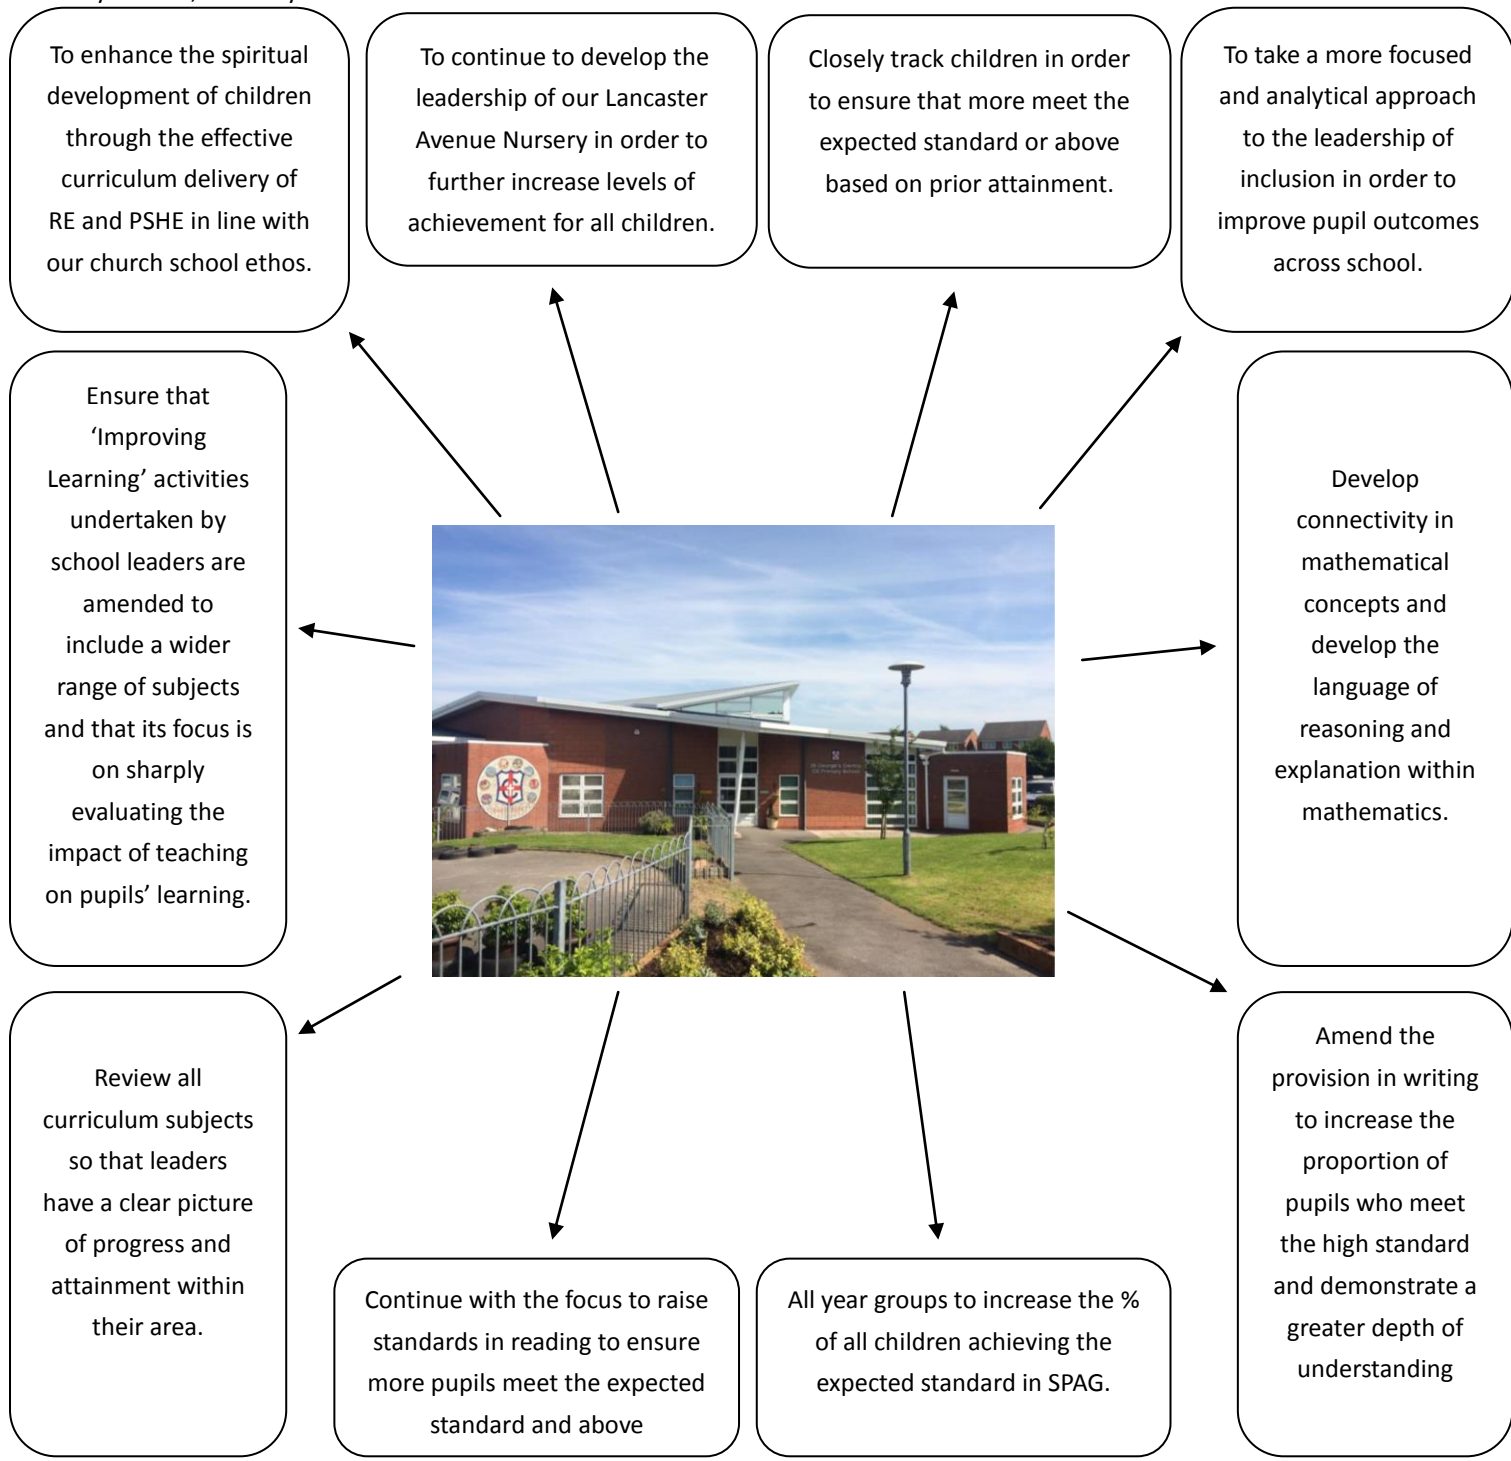

St George's Central CE Primary School and Nursery

St. George's Central CE Primary School and Nursery

School Improvement Plan 2017/18

(Key targets/actions)

Each year the school has to produce a school improvement plan to show how we will move the school forward over the coming year. This is a lengthy document that has many key statistical targets that we will strive to meet, however, for your convenience I have picked out the key actions, for this year: